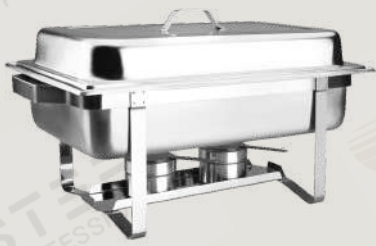

BUFFET

CHAFING DISH GN 1/1 WITH CLASSIC LID